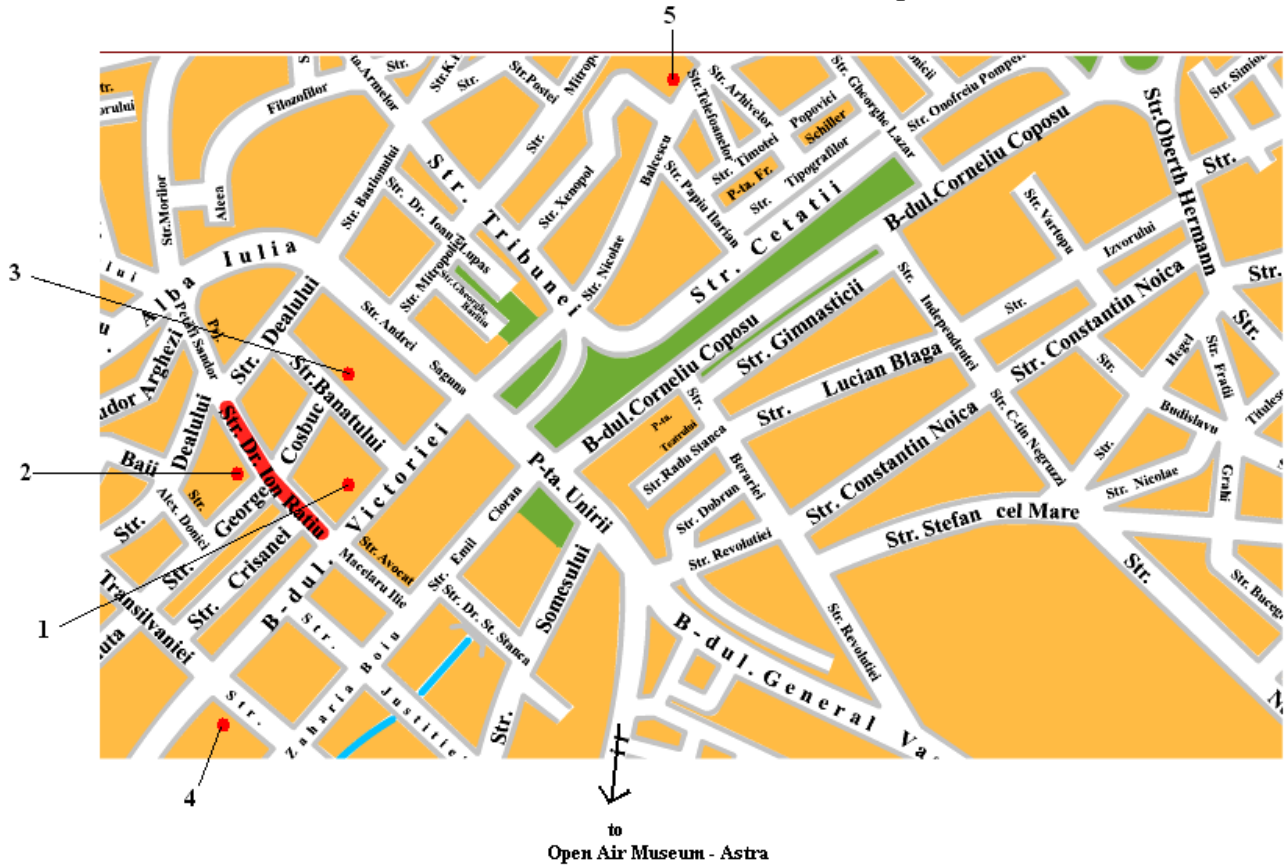

**Map of Sibiu – conference venue**

Location	Address
1. Senate Hall	10 Victoriei Blvd.
2. Faculty of Science	5-7 Dr. Ratiu Str.
3. Academic Reunion Center	6 Banatului Str.
4. University Canteen	31 Victoriei Blvd.
5. Conference Banquet, Roman Emperor Restaurant	4 Nicolae Balcescu Str.
6. Open Air Museum	Sibiu, Calea Rasinari